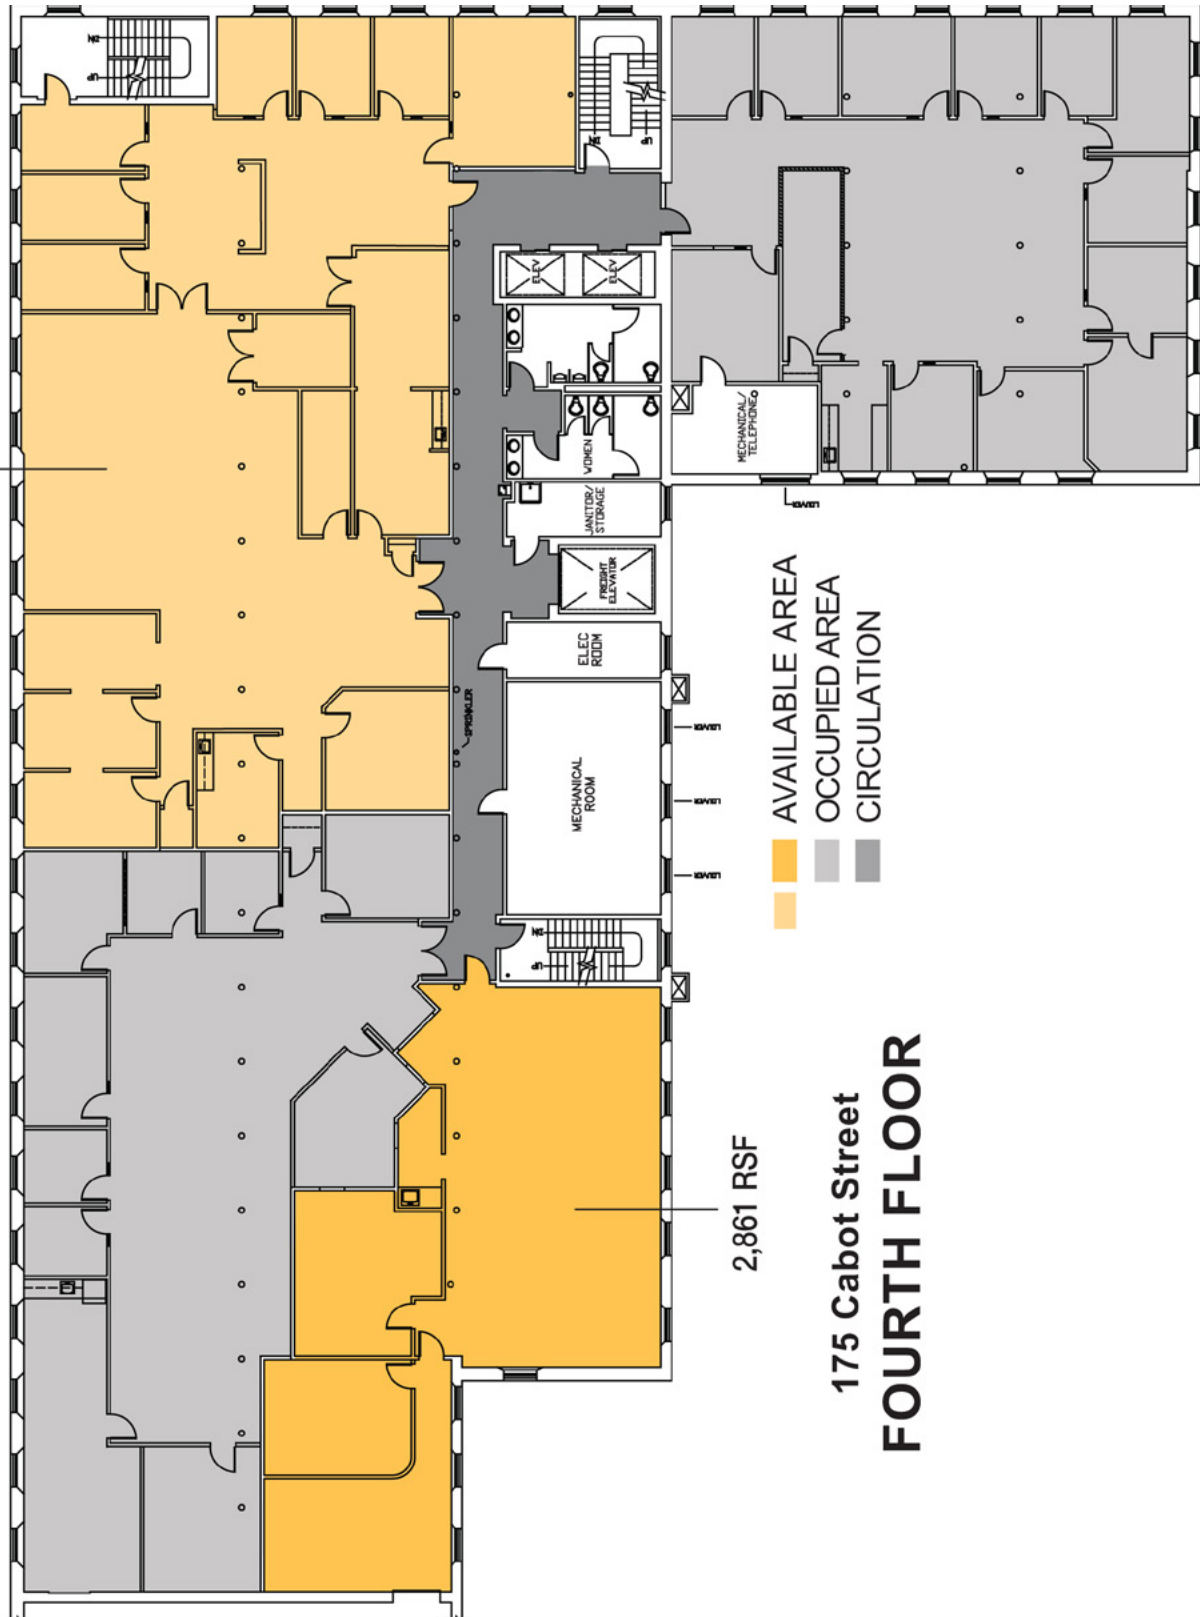

Wannalancit Mills

660 Suffolk Street, Lowell, MA

www.wannalancit.com

6,085 RSF

2,861 RSF

175 Cabot Street
FOURTH FLOOR

*Representative Plan Only