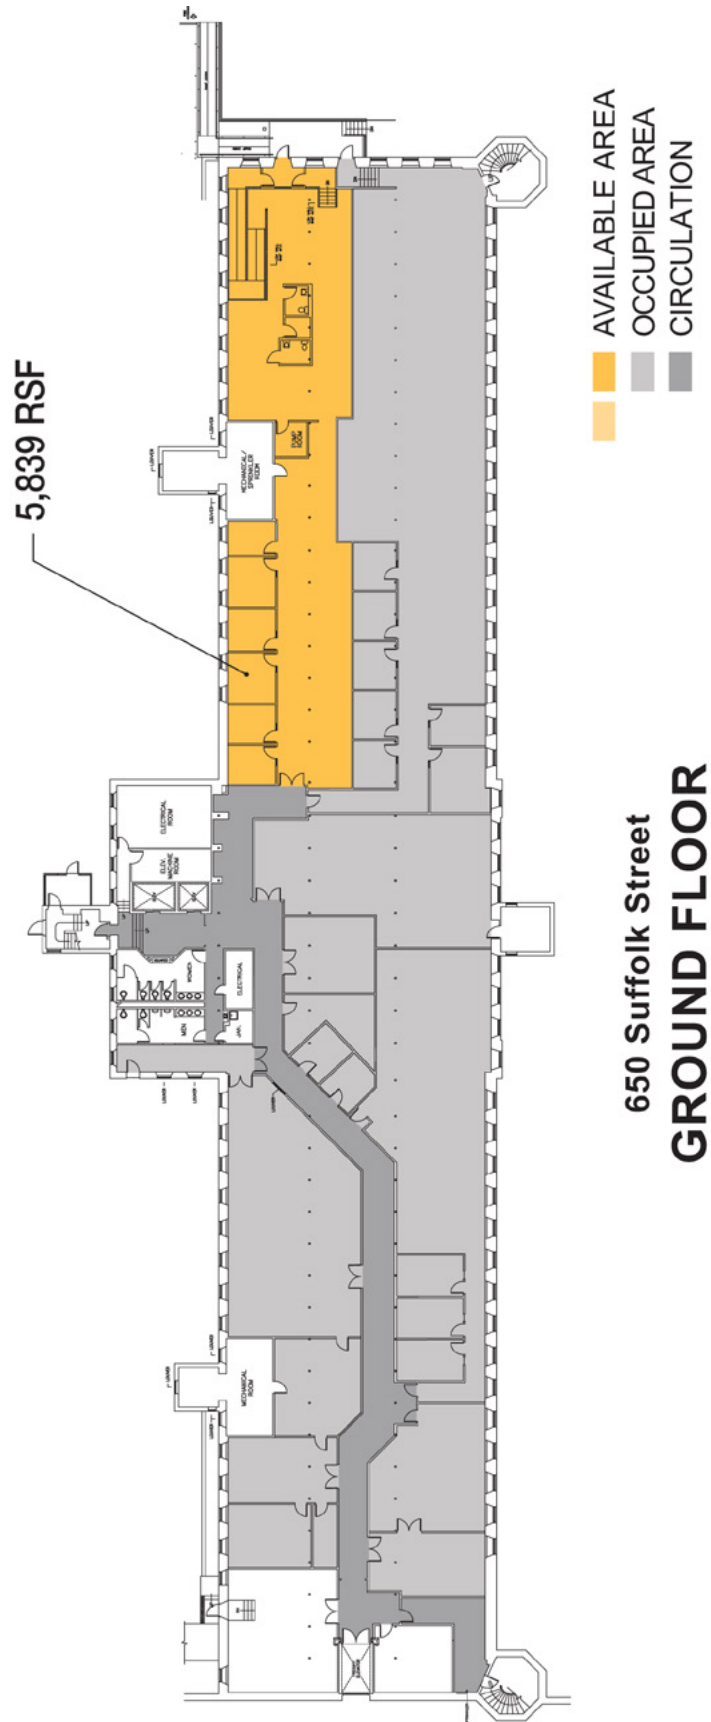

Wannalancit Mills

660 Suffolk Street, Lowell, MA

www.wannalancit.com

6,085 RSF

2,861 RSF

175 Cabot Street
FOURTH FLOOR

*Representative Plan Only

Wannalancit Mills

660 Suffolk Street, Lowell, MA

www.wannalancit.com

*Representative Plan Only

Wannalancit Mills

660 Suffolk Street, Lowell, MA

www.wannalancit.com

9,141 RSF

AVAILABLE AREA
OCCUPIED AREA
CIRCULATION